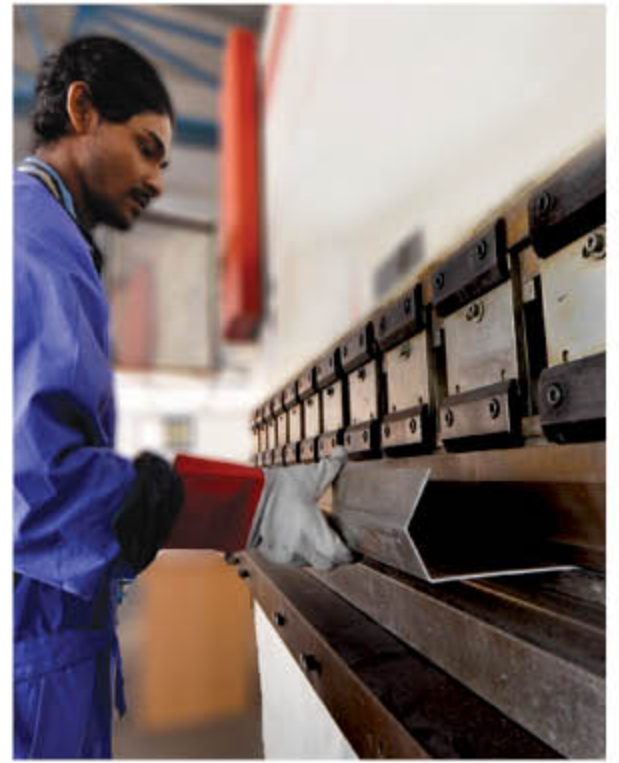

With thousands of recreational craft cruising the seas, the company can proudly reflect on a proven track-record and loyal customer base. Built on the sea-faring traditions of the region and its own powerboat racing heritage, Gulf Craft has rapidly developed into one of the leading fiberglass powerboat builders worldwide.

With the company founders being seasoned seafarers themselves, every new boat type is carefully designed and rigorously tested before introduction to the market. The strive for application of the latest technologies and to meet the design requirements of our customers spread all over the globe, is forcing a constant rejuvenation and rethinking of the production process and product.

CRAFTSMANSHIP

Engineering, automation technology and artisanal craftsmanship are all rolled into one at Gulf Craft's shipyards.

TECHNOLOGY

Gulf Craft's ongoing technological investments have significantly contributed to the improvements in its boats. The Silvercraft range has also seen its share of technology with the utilization of CNC machines and waterjet cutting equipment.