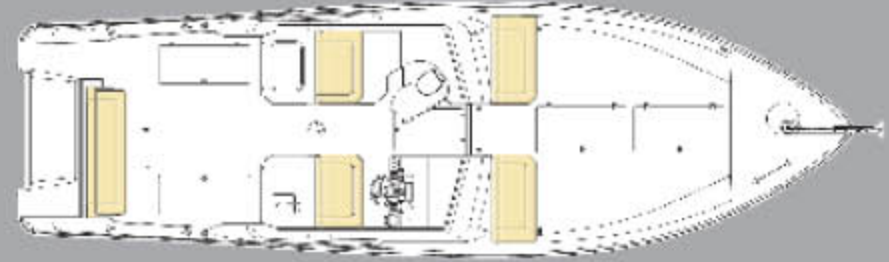

SILVERCRAFT 34

SILVERCRAFT
36 HT

DECK PLAN

SPECIFICATIONS

Length overall	35 ft 10 in (10.90 m)
Beam	10 ft 9 in (3.30 m)
Draft	1 ft 9 in (0.60 m)
Displacement	10,000 lbs (4,500 kg)
Fuel capacity	250 US gal (940 l)
Fresh water tank	50 US gal (190 l)
Max. horsepower	600 hp outboard
Max. no. of persons	14 persons
Max. load	3,086 lbs (1,400 kg)
Safety regulation	US Coast Guard Standards