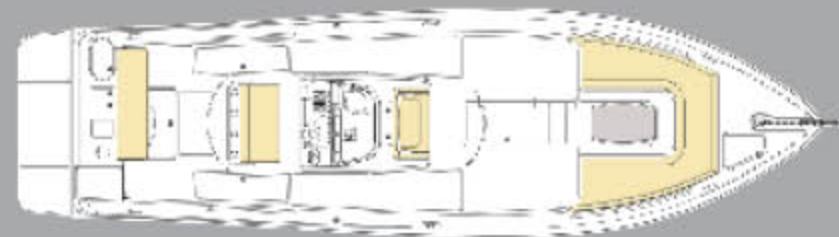

SILVERCRAFT 34

SILVERCRAFT
36 CC (Open)

DECK PLAN

SPECIFICATIONS

Length overall	35 ft 10 in (10.90 m)
Beam	10 ft 9 in (3.30 m)
Displacement	8,500 lbs (3,700 kg)
Fuel capacity	300 US gal (1,135 l)
Fresh water tank	40 US gal (151 l)
Max. horsepower	700 hp outboard
Max. no. of persons	14 persons
Max. load	3,086 lbs (1,400 kg)
Safety regulations	US Coast Guard Standards