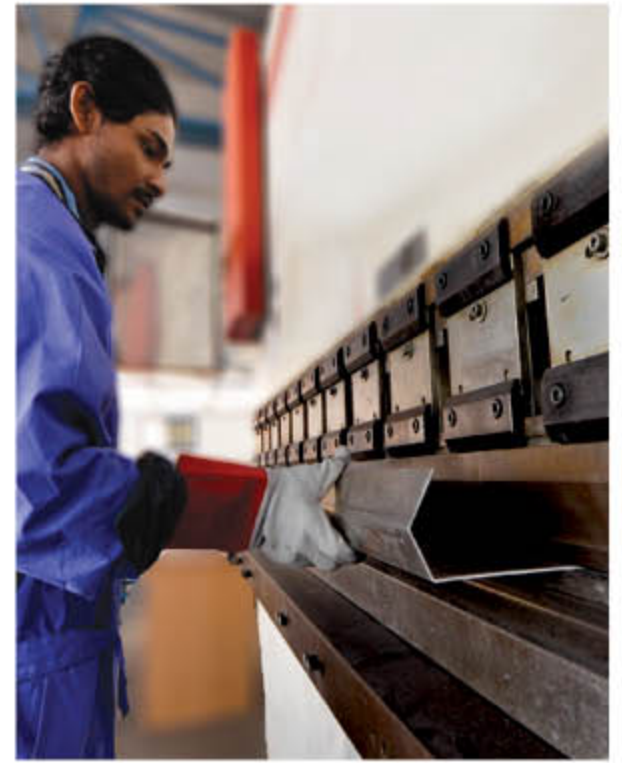

With thousands of recreational craft cruising the seas, the company can proudly reflect on a proven track-record and loyal customer base. Built on the sea-faring traditions of the region and its own powerboat racing heritage, Gulf Craft has rapidly developed into one of the leading fiberglass powerboat builders worldwide.

With the company founders being seasoned seafarers themselves, every new boat type is carefully designed and rigorously tested before introduction to the market. The strive for application of the latest technologies and to meet the design requirements of our customers spread all over the globe, is forcing a constant rejuvenation and rethinking of the production process and product.

CRAFTSMANSHIP

Engineering, automation technology and artisanal craftsmanship are all rolled into one at Gulf Craft's shipyards.

TECHNOLOGY

Gulf Craft's ongoing technological investments have significantly contributed to the improvements in its boats. The Silvercraft range has also seen its share of technology with the utilization of CNC machines and waterjet cutting equipment.