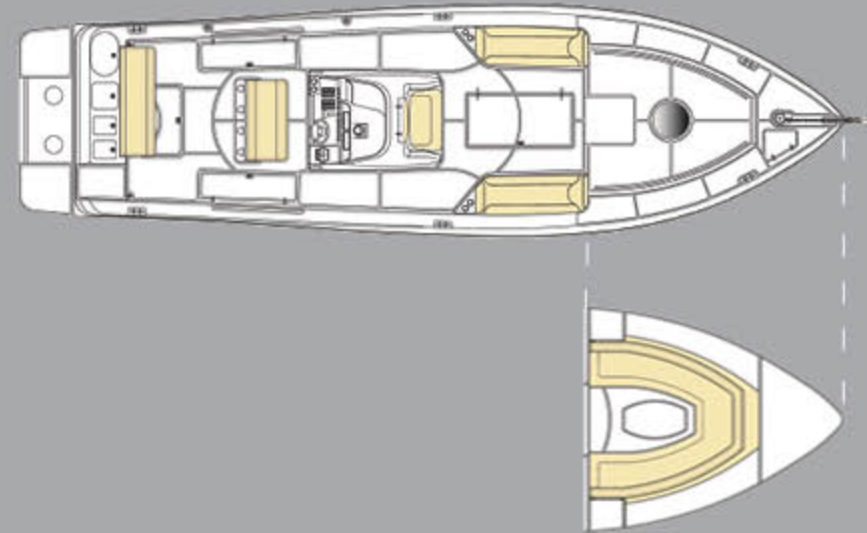

SILVERCRAFT 34

SILVERCRAFT  
36 CC (Cuddy Cabin)

## DECK PLANS

## SPECIFICATIONS

Length overall	35 ft 10 in (10.90 m)
Beam	10 ft 9 in (3.30 m)
Displacement	8,500 lbs (3,700 kg)
Fuel capacity	300 US gal (1,135 l)
Fresh water tank	40 US gal (151 l)
Max. horsepower	700 hp outboard
Max. no. of persons	14 persons
Max. load	3,086 lbs (1,400 kg)
Safety regulations	US Coast Guard Standards